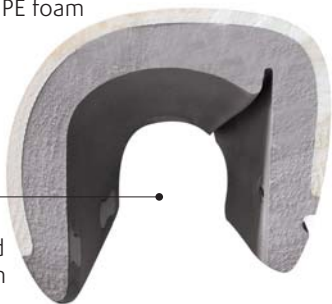

BETTER PROTECTION

- Dual High Density closed cell PE foam construction... **designed to withstand ball speeds from the fastest bowlers and the strongest throwers.**
- 3D shaping encloses the inside of both knees guarding against inside edges and deflections
- Multiple foam densities afford unparalleled shock absorption

BETTER COMFORT

- 50% lighter than old style Keeping pads.
- 3D anatomical shaping
- 2 fully adjustable elastic straps
- Snug fit...but still with room for the muscles to move and the blood to flow.
- Takes up less space in your gear bag, packs tidily away and is lighter to carry