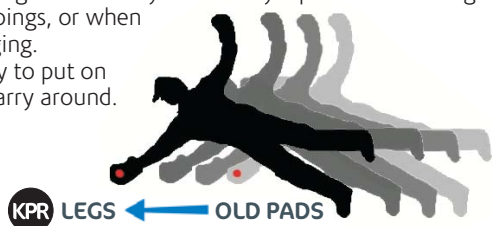

BETTER SPEED

- Superb 3D anatomically-moulded design allows for natural lateral movement that dramatically increases mobility. You'll be 9% faster to the ball and quicker when turning and throwing down the stumps.
- **KPR Legs** don't get in the way like old style pads when taking catches, stumpings, or when diving or sledging.
- Quick and easy to put on take off and carry around.